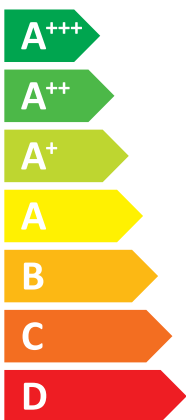

ENERG

енергия · ενεργεια

GRS-CQ8.0Pd/Np

GREE

G4-E

A+++

A

Two icons showing sound power level. The top icon shows a speaker inside a house with the text "- dB". The bottom icon shows a speaker outside a house with the text "56 dB".

Legend for power consumption levels, shown as colored squares: dark blue for 7 kW, medium blue for 7 kW, and light blue for 8 kW.