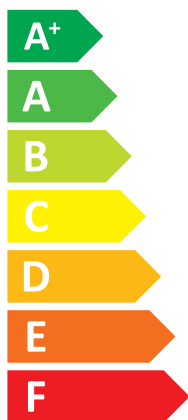

ENERG

енергия · ενεργεια

GRS-CQ8.0Pd/Np

GREE

G4-E

A+++

A

Two icons showing sound power level. The top icon shows a speaker inside a house with the text "- dB". The bottom icon shows a speaker outside a house with the text "56 dB".

Legend for power consumption levels, shown as colored squares: dark blue for 7 kW, medium blue for 7 kW, and light blue for 8 kW.